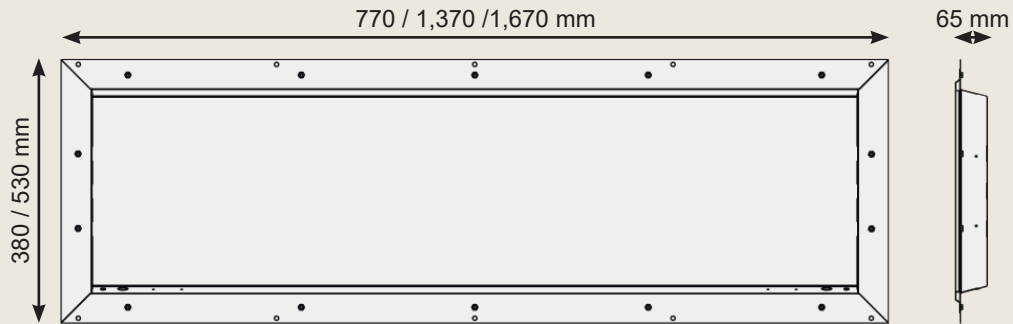

- Dimmable models and those with emergency power on request -

SPECIAL FEATURES:

- High-power LED with 132 / 134 / 137 / 140 / 142 lm / W → High light output
- Light colour 4,000 K. → Neutral white
- CRI +80 → High colour rendering index
- Power factor 0.98
- Lifetime L80B10 ta30 – up to 70 000 hours → Proven longevity
- Ex II 3G Ex nR IIC T6 Gc → ATEX certificate FTZÚ 20 ATEX 0075X and FTZÚ 20 ATEX 0077X
- Ex 2D Ex tb op is IIIC T70°C Db
- Ex II 3D Ex tc IIIC T70°C Dc
- Gas Zone 2
- Dust Zone 21, 22
- White sheet steel housing with cover made of hardened opal safety glass → IK07, resistant to mechanical stress (protection against impacts with an impact energy of up to 2 joules)
- Mounting directly in the wall or ceiling → Easy mounting or installation on/in the ceiling or wall of the room to be illuminated
- Screwless three-pole terminal block, max. clamping range 2.5 mm²
- Protection class 1
- IP66 → Dust and splash protection
- Ambient temperature: -20°C ≤ T_a ≤ see table → Use even with large temperature fluctuations
- Cable gland 2 x M20 (cable diameter 7-12 mm), 1x sealing plugs
- silicone-free → Free of paint wetting-interfering substances

- Further models on request / subject to change and error -

**Ex Surface Recessed Light
FILA-N-LED - Zone 2, 21, 22**

LIGHT EMISSION:

DIMENSIONS:

ON REQUEST:

Corner recessed light
FILA-N-66-236C
FILA-N-101-258C
FILA-N-188-458C