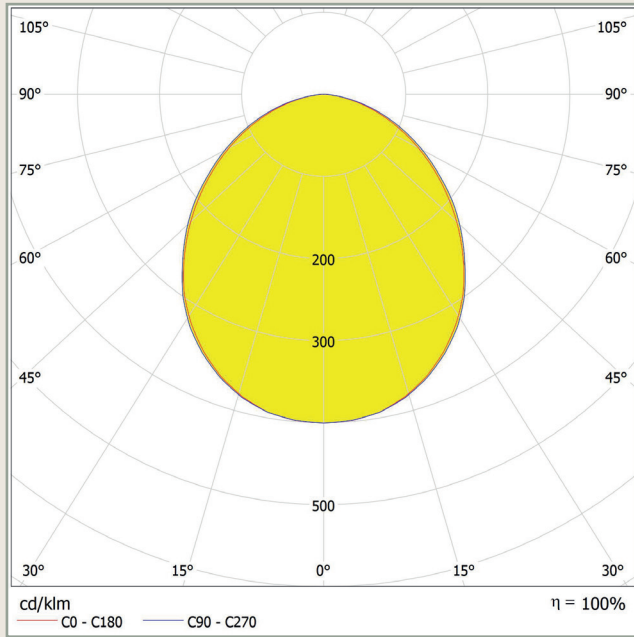

Ex Surface Recessed Light FILA-N-LED - Zone 2, 21, 22

MODELS:

Voltage input	Power	Lumen	T _a max	Outputs	Dimensions	Weight	Order no.
230 V AC	33 W	4,372 lm	≤+65°C	2P+E	770x380x65 mm	9.5 kg	FILA-N-33-218
	66 W	8,847 lm	≤+50°C		770x530x65 mm	16.3 kg	FILA-N-66-418
	66 W	9,362 lm	≤+50°C		1.370x380x65 mm	20.9 kg	FILA-N-66-236
	117 W	16,354 lm	≤+45°C		1.370x530x65 mm	13.4 kg	FILA-N-117-436
	101 W	13,580 lm	≤+45°C		1.670x380x65 mm	22.4 kg	FILA-N-101-258
	188 W	25,692 lm	≤+40°C		1.670x530x65 mm	27.7 kg	FILA-N-188-458

- Dimmable models and those with emergency power on request -

SPECIAL FEATURES:

- High-power LED with 132 / 134 / 137 / 140 / 142 lm / W → High light output
- Light colour 4,000 K. → Neutral white
- CRI +80 → High colour rendering index
- Power factor 0.98
- Lifetime L80B10 ta30 – up to 70 000 hours → Proven longevity
- Ex II 3G Ex nR IIC T6 Gc → ATEX certificate FTZÚ 20 ATEX 0075X and FTZÚ 20 ATEX 0077X
- Ex 2D Ex tb op is IIIC T70°C Db
- Ex II 3D Ex tc IIIC T70°C Dc
- Gas Zone 2
- Dust Zone 21, 22
- White sheet steel housing with cover made of hardened opal safety glass → IK07, resistant to mechanical stress (protection against impacts with an impact energy of up to 2 joules)
- Mounting directly in the wall or ceiling → Easy mounting or installation on/in the ceiling or wall of the room to be illuminated
- Screwless three-pole terminal block, max. clamping range 2.5 mm²
- Protection class 1
- IP66 → Dust and splash protection
- Ambient temperature: -20°C ≤ T_a ≤ see table → Use even with large temperature fluctuations
- Cable gland 2 x M20 (cable diameter 7-12 mm), 1x sealing plugs
- silicone-free → Free of paint wetting-interfering substances

- Further models on request / subject to change and error -

**Ex Surface Recessed Light
FILA-N-LED - Zone 2, 21, 22**

LIGHT EMISSION:

DIMENSIONS:

ON REQUEST:

Corner recessed light
FILA-N-66-236C
FILA-N-101-258C
FILA-N-188-458C