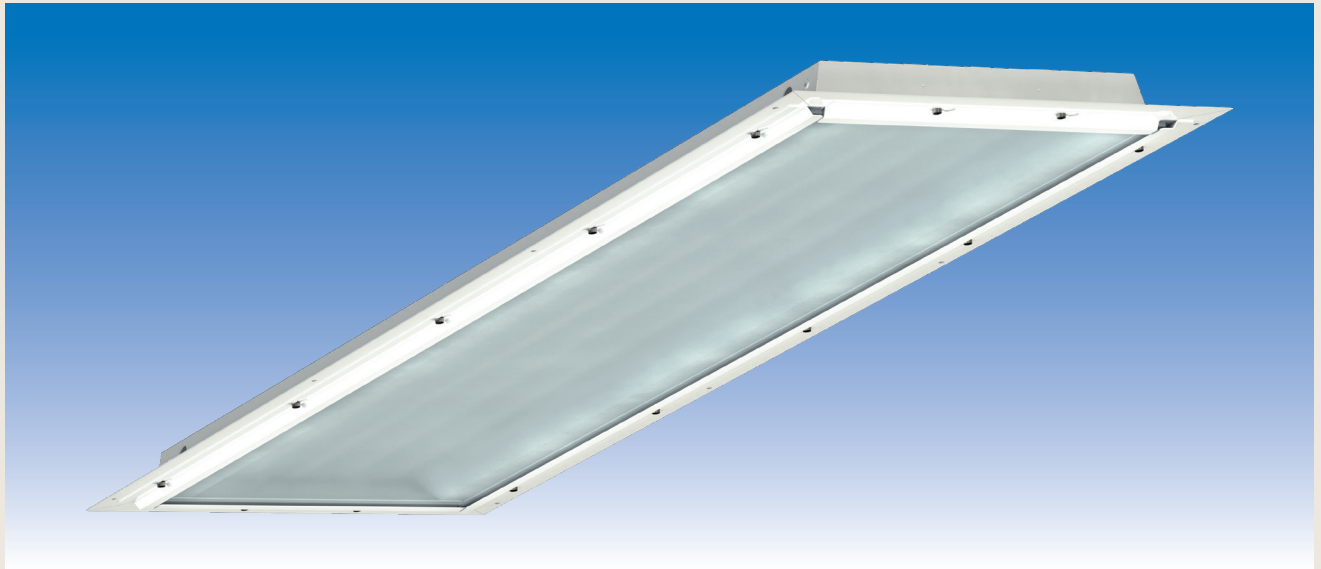

Ex Surface Recessed Light FILA-N-LED - Zone 2, 21, 22

MODELS:

Voltage input	Power	Lumen	T _a max	Outputs	Dimensions	Weight	Order no.
230 V AC	33 W	4,372 lm	≤+65°C	2P+E	770x380x65 mm	9.5 kg	FILA-N-33-218
	66 W	8,847 lm	≤+50°C		770x530x65 mm	16.3 kg	FILA-N-66-418
	66 W	9,362 lm	≤+50°C		1.370x380x65 mm	20.9 kg	FILA-N-66-236
	117 W	16,354 lm	≤+45°C		1.370x530x65 mm	13.4 kg	FILA-N-117-436
	101 W	13,580 lm	≤+45°C		1.670x380x65 mm	22.4 kg	FILA-N-101-258
	188 W	25,692 lm	≤+40°C		1.670x530x65 mm	27.7 kg	FILA-N-188-458

- Dimmable models and those with emergency power on request -

SPECIAL FEATURES:

- High-power LED with 132 / 134 / 137 / 140 / 142 lm / W → High light output
- Light colour 4,000 K. → Neutral white
- CRI +80 → High colour rendering index
- Power factor 0.98
- Lifetime L80B10 ta30 – up to 70 000 hours → Proven longevity
- Ex II 3G Ex nR IIC T6 Gc → ATEX certificate FTZÚ 20 ATEX 0075X and FTZÚ 20 ATEX 0077X
- Ex 2D Ex tb op is IIIC T70°C Db
- Ex II 3D Ex tc IIIC T70°C Dc
- Gas Zone 2
- Dust Zone 21, 22
- White sheet steel housing with cover made of hardened opal safety glass → IK07, resistant to mechanical stress (protection against impacts with an impact energy of up to 2 joules)
- Mounting directly in the wall or ceiling → Easy mounting or installation on/in the ceiling or wall of the room to be illuminated
- Screwless three-pole terminal block, max. clamping range 2.5 mm²
- Protection class 1
- IP66 → Dust and splash protection
- Ambient temperature: -20°C ≤ T_a ≤ see table → Use even with large temperature fluctuations
- Cable gland 2 x M20 (cable diameter 7-12 mm), 1x sealing plugs
- silicone-free → Free of paint wetting-interfering substances

- Further models on request / subject to change and error -

**Ex Surface Recessed Light
FILA-N-LED - Zone 2, 21, 22**

LIGHT EMISSION:

DIMENSIONS:

ON REQUEST:

Corner recessed light
FILA-N-66-236C
FILA-N-101-258C
FILA-N-188-458C