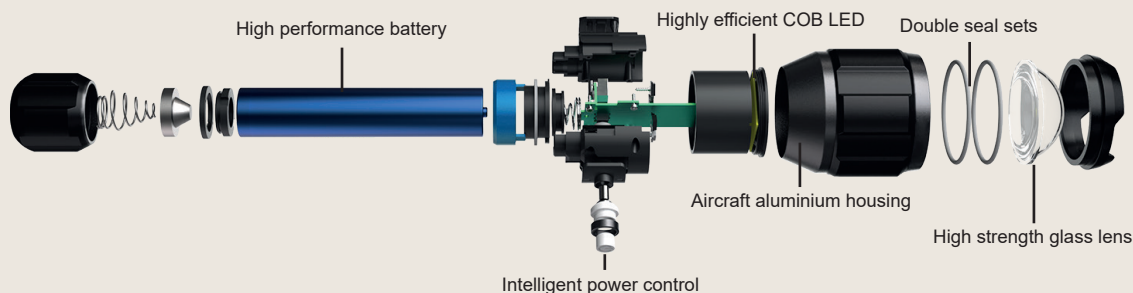

– Subject to changes and errors –