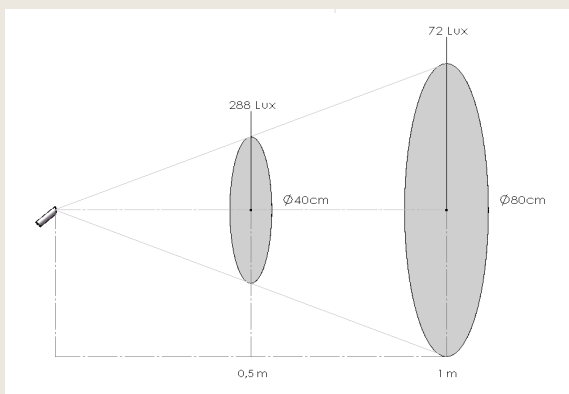

MODELS:

Voltage	Output	Cable with plug	Order Number
24 V AC/DC	CREE XPG 3 W LED	5 m 10 m	FL0324AS/5 FL0324AS/10

- Cables in INDUSTRIEFLEX® 07, ultra-fine wire, copper grade 6 -

SPECIAL FEATURES:

- rubber-insulated handgrip
 - on/off rocker switch with protective cap in grip
 - cable entry with cable screw connection and anti-bend spiral
 - flexible metal tube, chromium-plated
 - aluminum lamp head, 1-part
 - light toward the front via a polycarbonate plate, with 45° chamfer for lateral light
- lies firmly and secure in the hand
 - can be switched on and off directly on the lamp
 - wire breakage eliminated as far as possible, few repairs
 - enables illumination of difficult-to-access places
 - no wear and tear, no corrosion
 - enables glare-free work with optimal light output

Dimensions (in mm):

– other cable lengths and other models on request / subject to modification and errors –