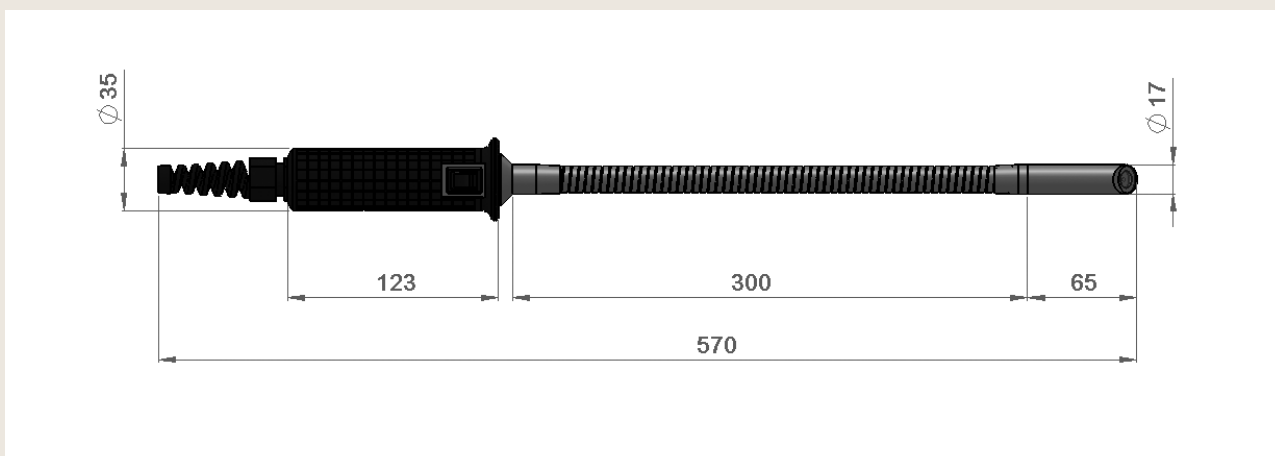

MODELS:

Voltage	Output	Cable with plug	Order Number
24 V AC/DC	CREE XPG 3 W LED	5 m 10 m	FL0324AS/5 FL0324AS/10

- Cables in INDUSTRIEFLEX® 07, ultra-fine wire, copper grade 6 -

SPECIAL FEATURES:

- rubber-insulated handgrip
 - on/off rocker switch with protective cap in grip
 - cable entry with cable screw connection and anti-bend spiral
 - flexible metal tube, chromium-plated
 - aluminum lamp head, 1-part
 - light toward the front via a polycarbonate plate, with 45° chamfer for lateral light
- lies firmly and secure in the hand
 - can be switched on and off directly on the lamp
 - wire breakage eliminated as far as possible, few repairs
 - enables illumination of difficult-to-access places
 - no wear and tear, no corrosion
 - enables glare-free work with optimal light output

- other models on request / subject to modification and errors -

Leuchtenset

Lighting Set

Order No. **FLET2010**
 consisting of:
 1 mobile ELSPRO safety transformer in solid rubber housing of the series ESSEN 230 V / 24 V / 50 VA (order no. 3080114)
 1 LED vat and cavity lamp (order no. FL0324AS/5)

Dimensions (in mm):

– other cable lengths and other models on request / subject to modification and errors –